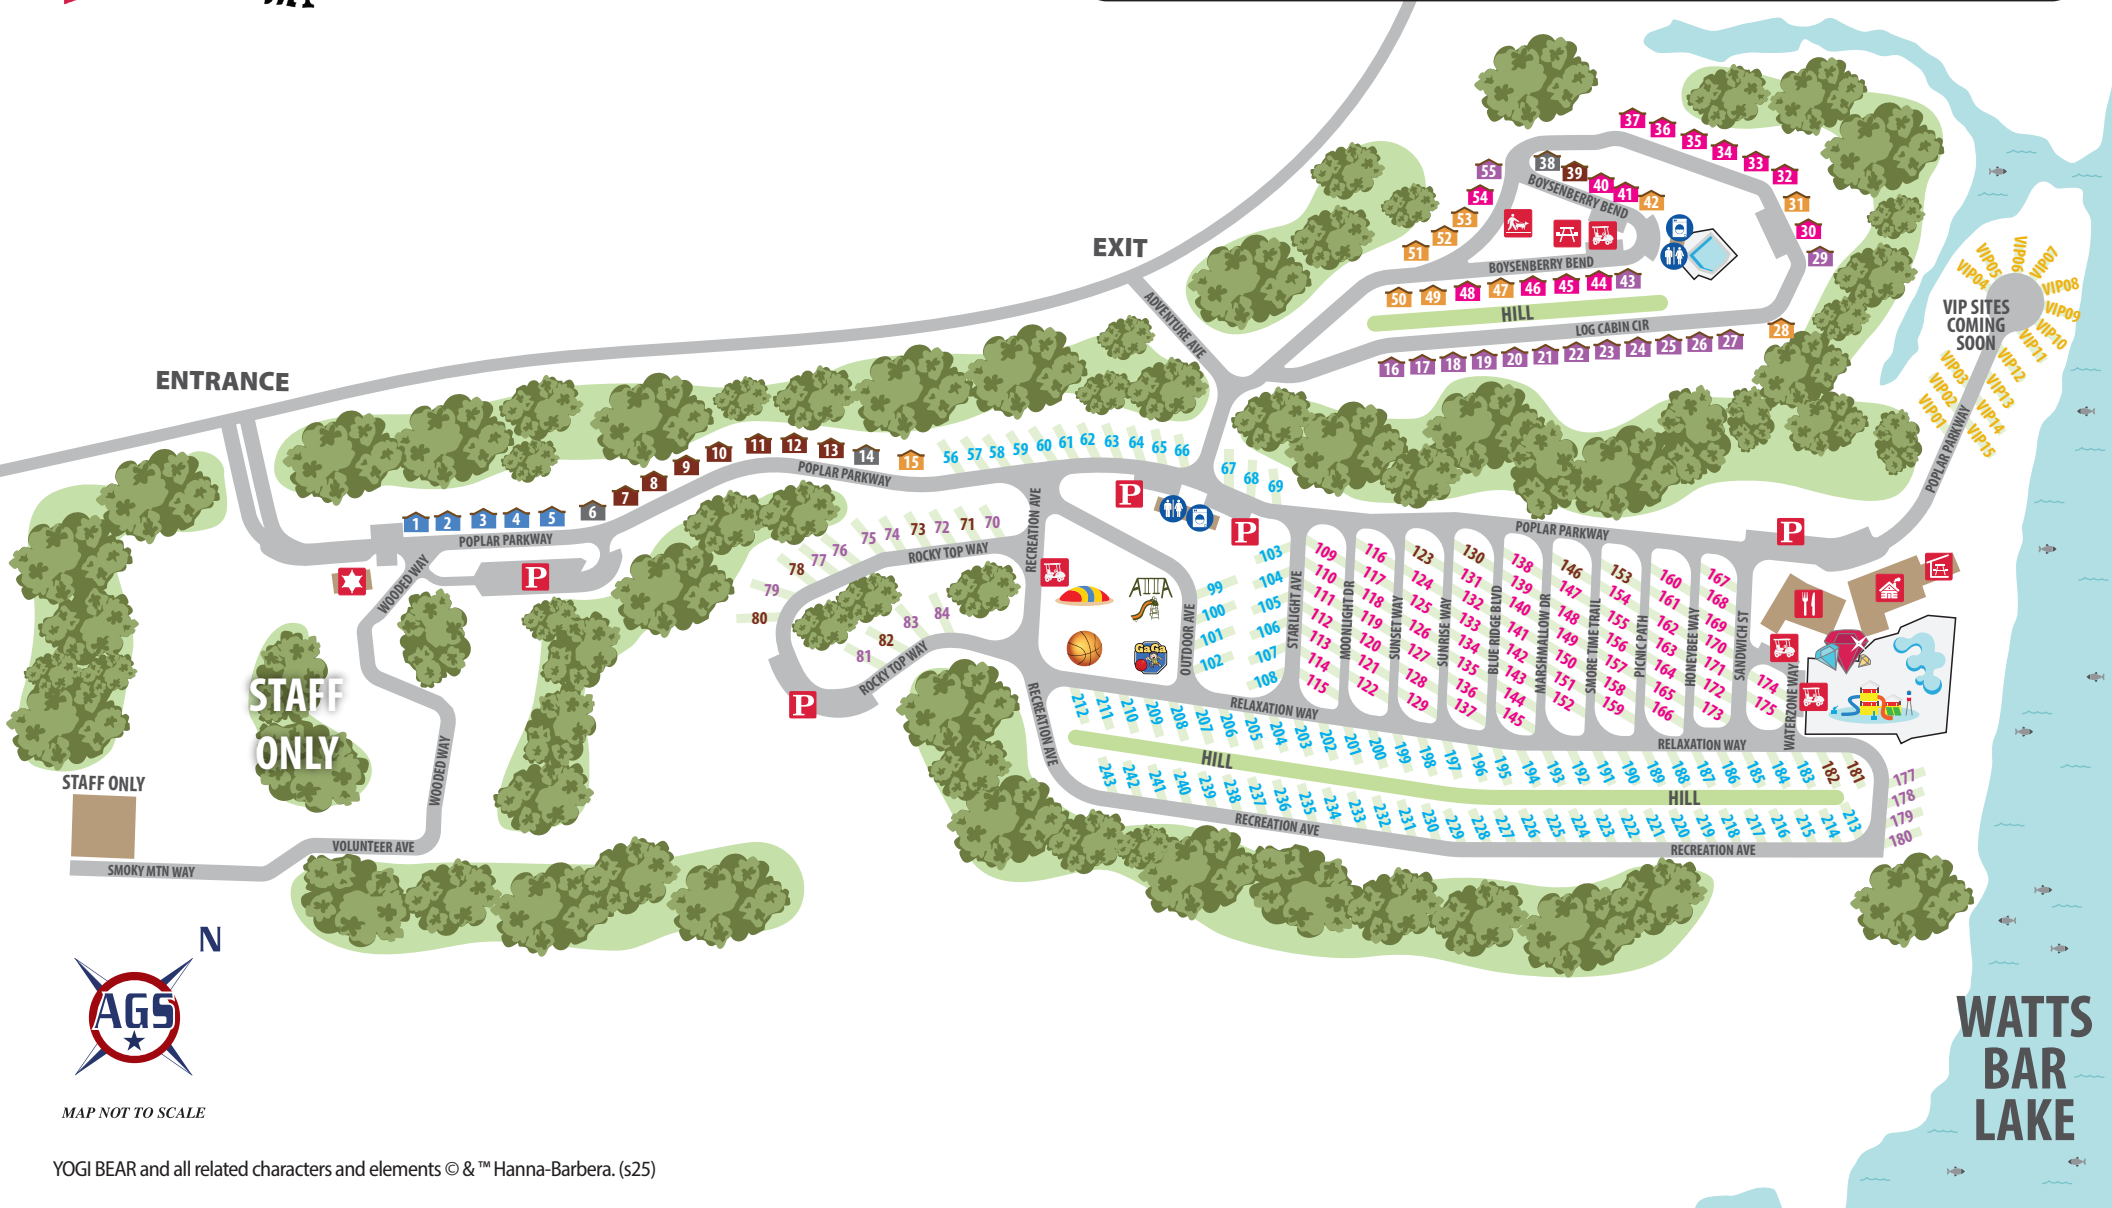

MAP LEGEND

- | | | | | | | | |
|--|-------------|--|--------------------|--|----------------------------------|--|----------------------------------|
| | CUMBERLAND | | BACK-IN STANDARD | | GOLF CART PARKING | | BOO BOO™ POOL |
| | CHIMNEY TOP | | PULL-THRU STANDARD | | LAKEVIEW LODGE & CAMP STORE | | CINDY BEAR™ POOL |
| | APPALACHIAN | | BACK-IN LUXURY | | CARTOON CAFE & RECREATION CENTER | | BASKETBALL/
PICKLEBALL COURTS |
| | BLUE RIDGE | | BARK N' ROLL | | PAVILION | | GAGA BALL |
| | SMOKY MTN | | ★ VIP ★ | | RANGER STATION | | GEM MINING |
| | MOUNTAINEER | | RESTROOMS | | COMMUNITY PICNIC AREA | | JUMPING PILLOW |
| | | | LAUNDRY | | DOG PARK | | PLAYGROUND |
| | | | PARKING | | | | YOGI BEAR™ WATER ZONE |

MAP NOT TO SCALE

WATTS
BAR
LAKE